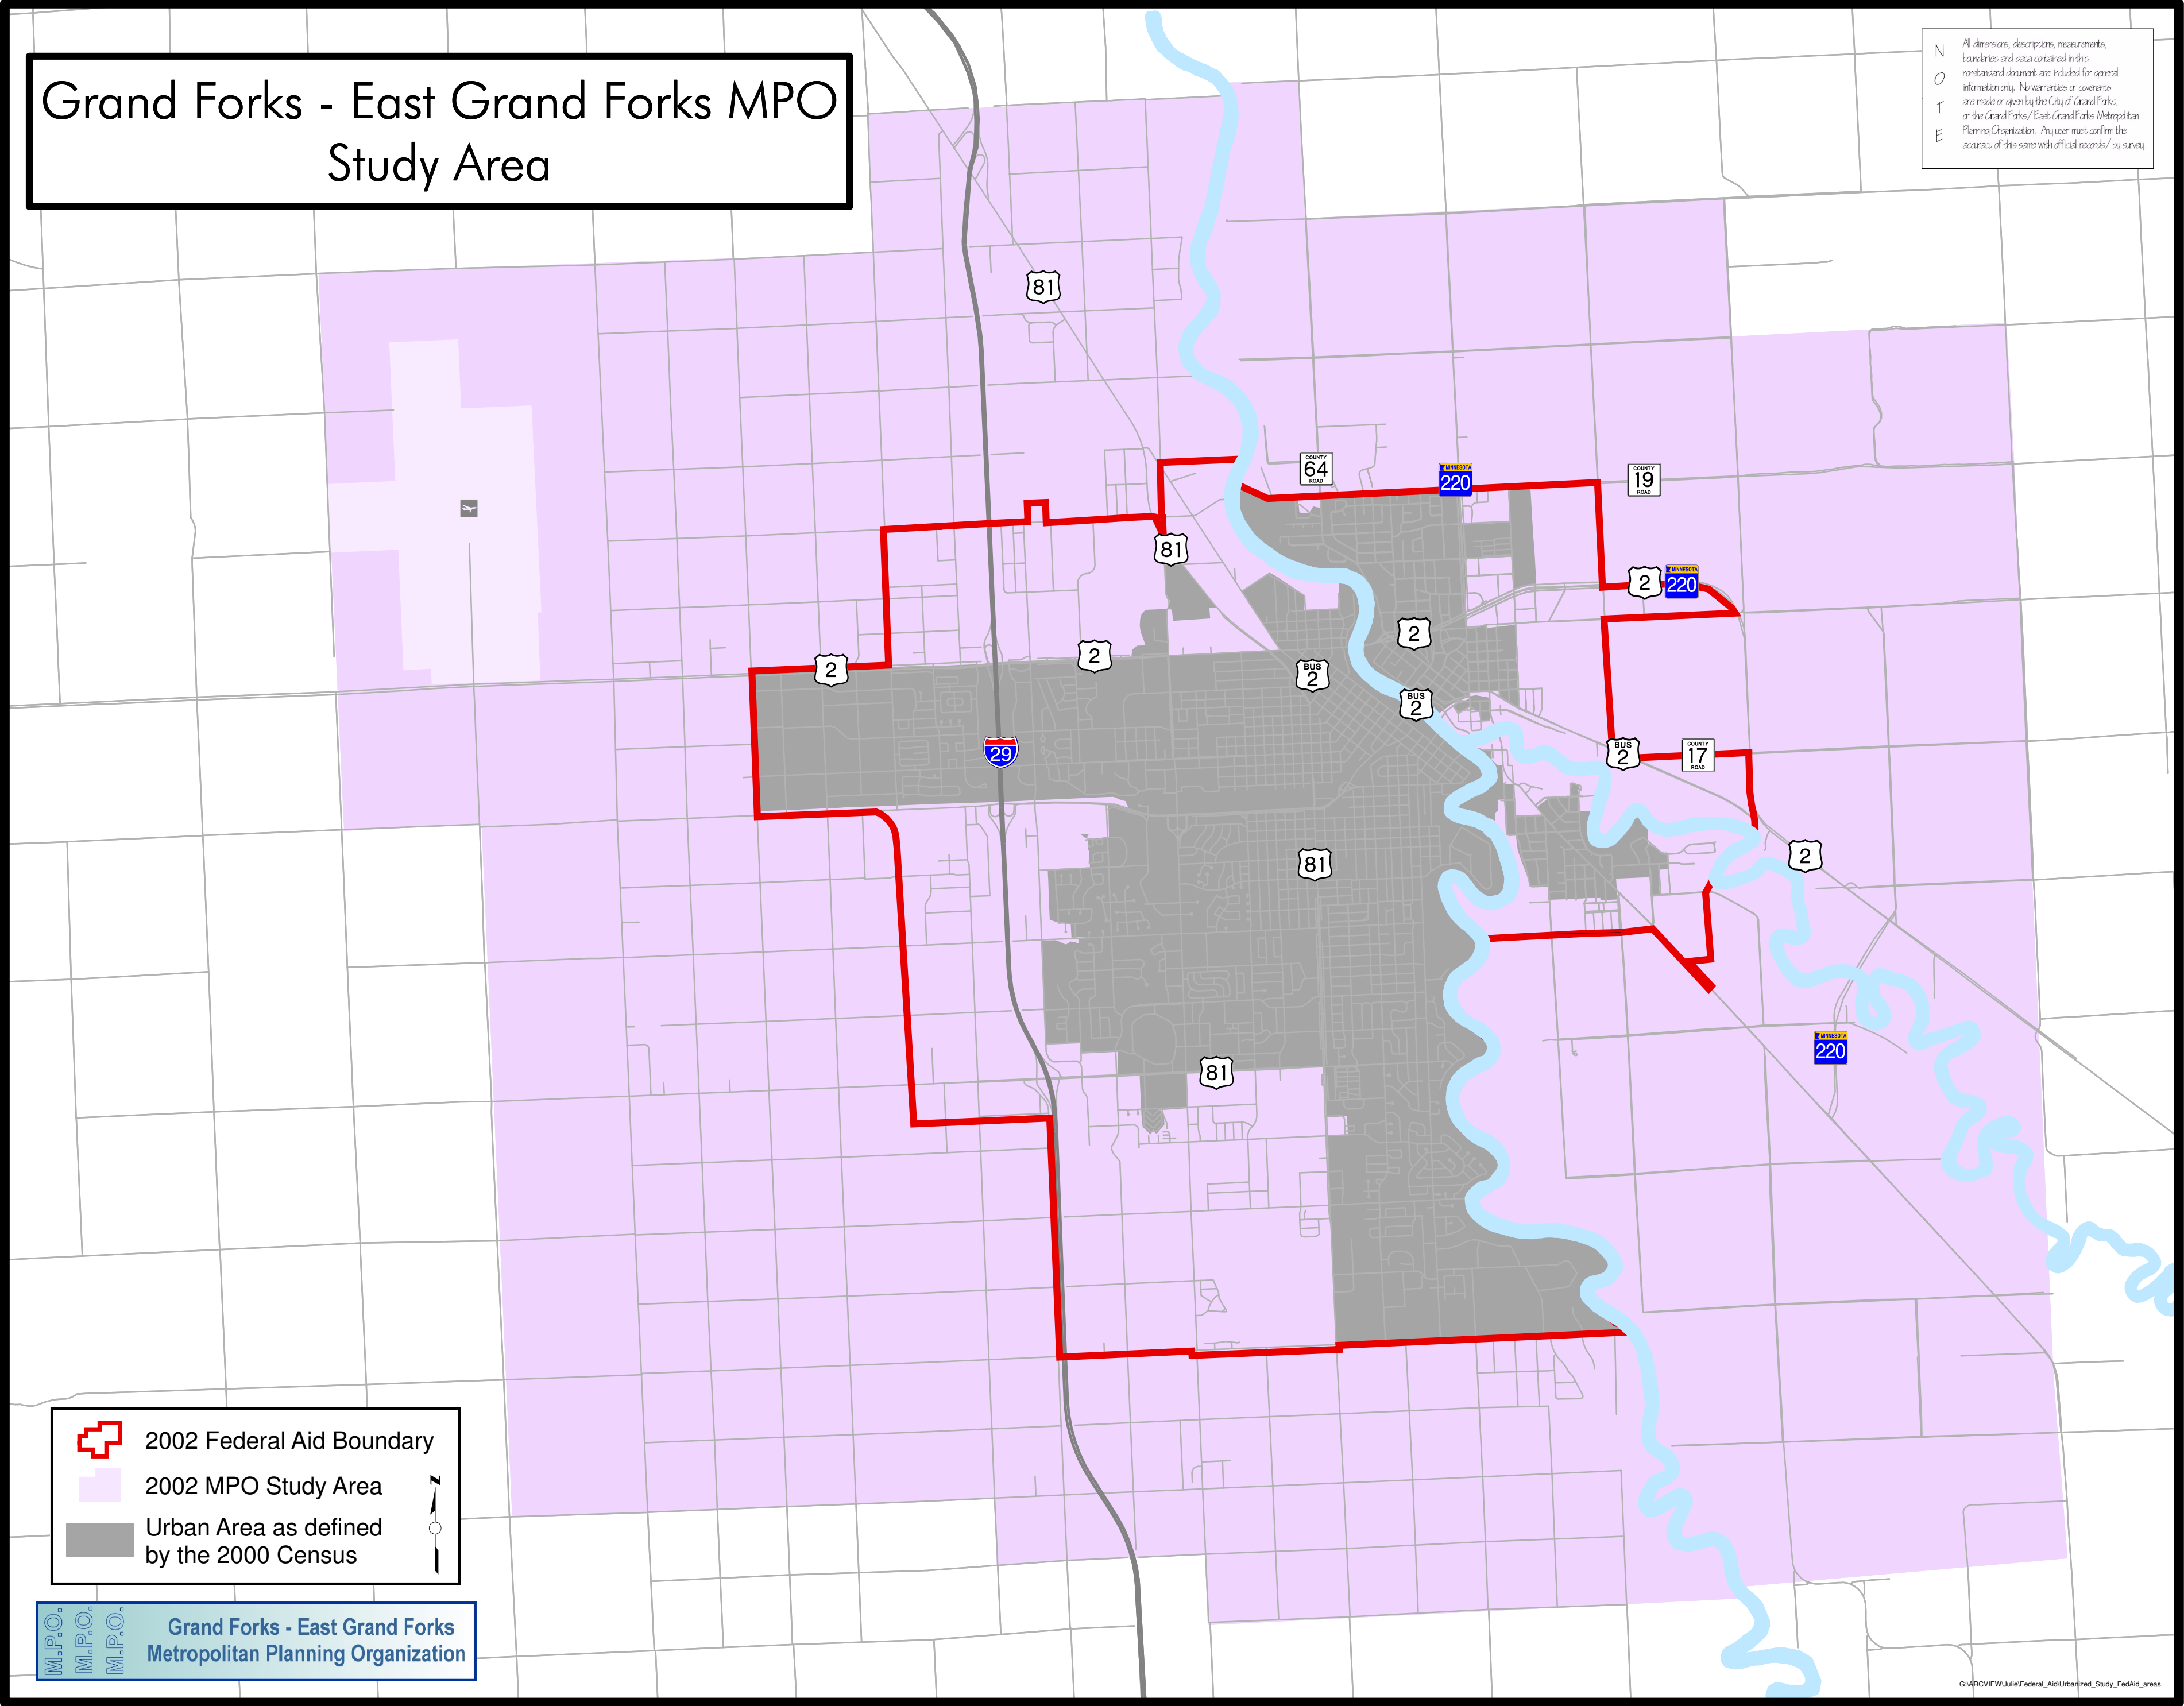

Grand Forks - East Grand Forks MPO Study Area

NOTE
 All dimensions, descriptions, measurements, boundaries and data contained in this report and/or document are included for general information only. No warranties or covenants are made or given by the City of Grand Forks, or the Grand Forks / East Grand Forks Metropolitan Planning Organization. Any user must confirm the accuracy of this same with official records / by survey.

 2002 Federal Aid Boundary
 2002 MPO Study Area
 Urban Area as defined by the 2000 Census

Grand Forks - East Grand Forks Metropolitan Planning Organization