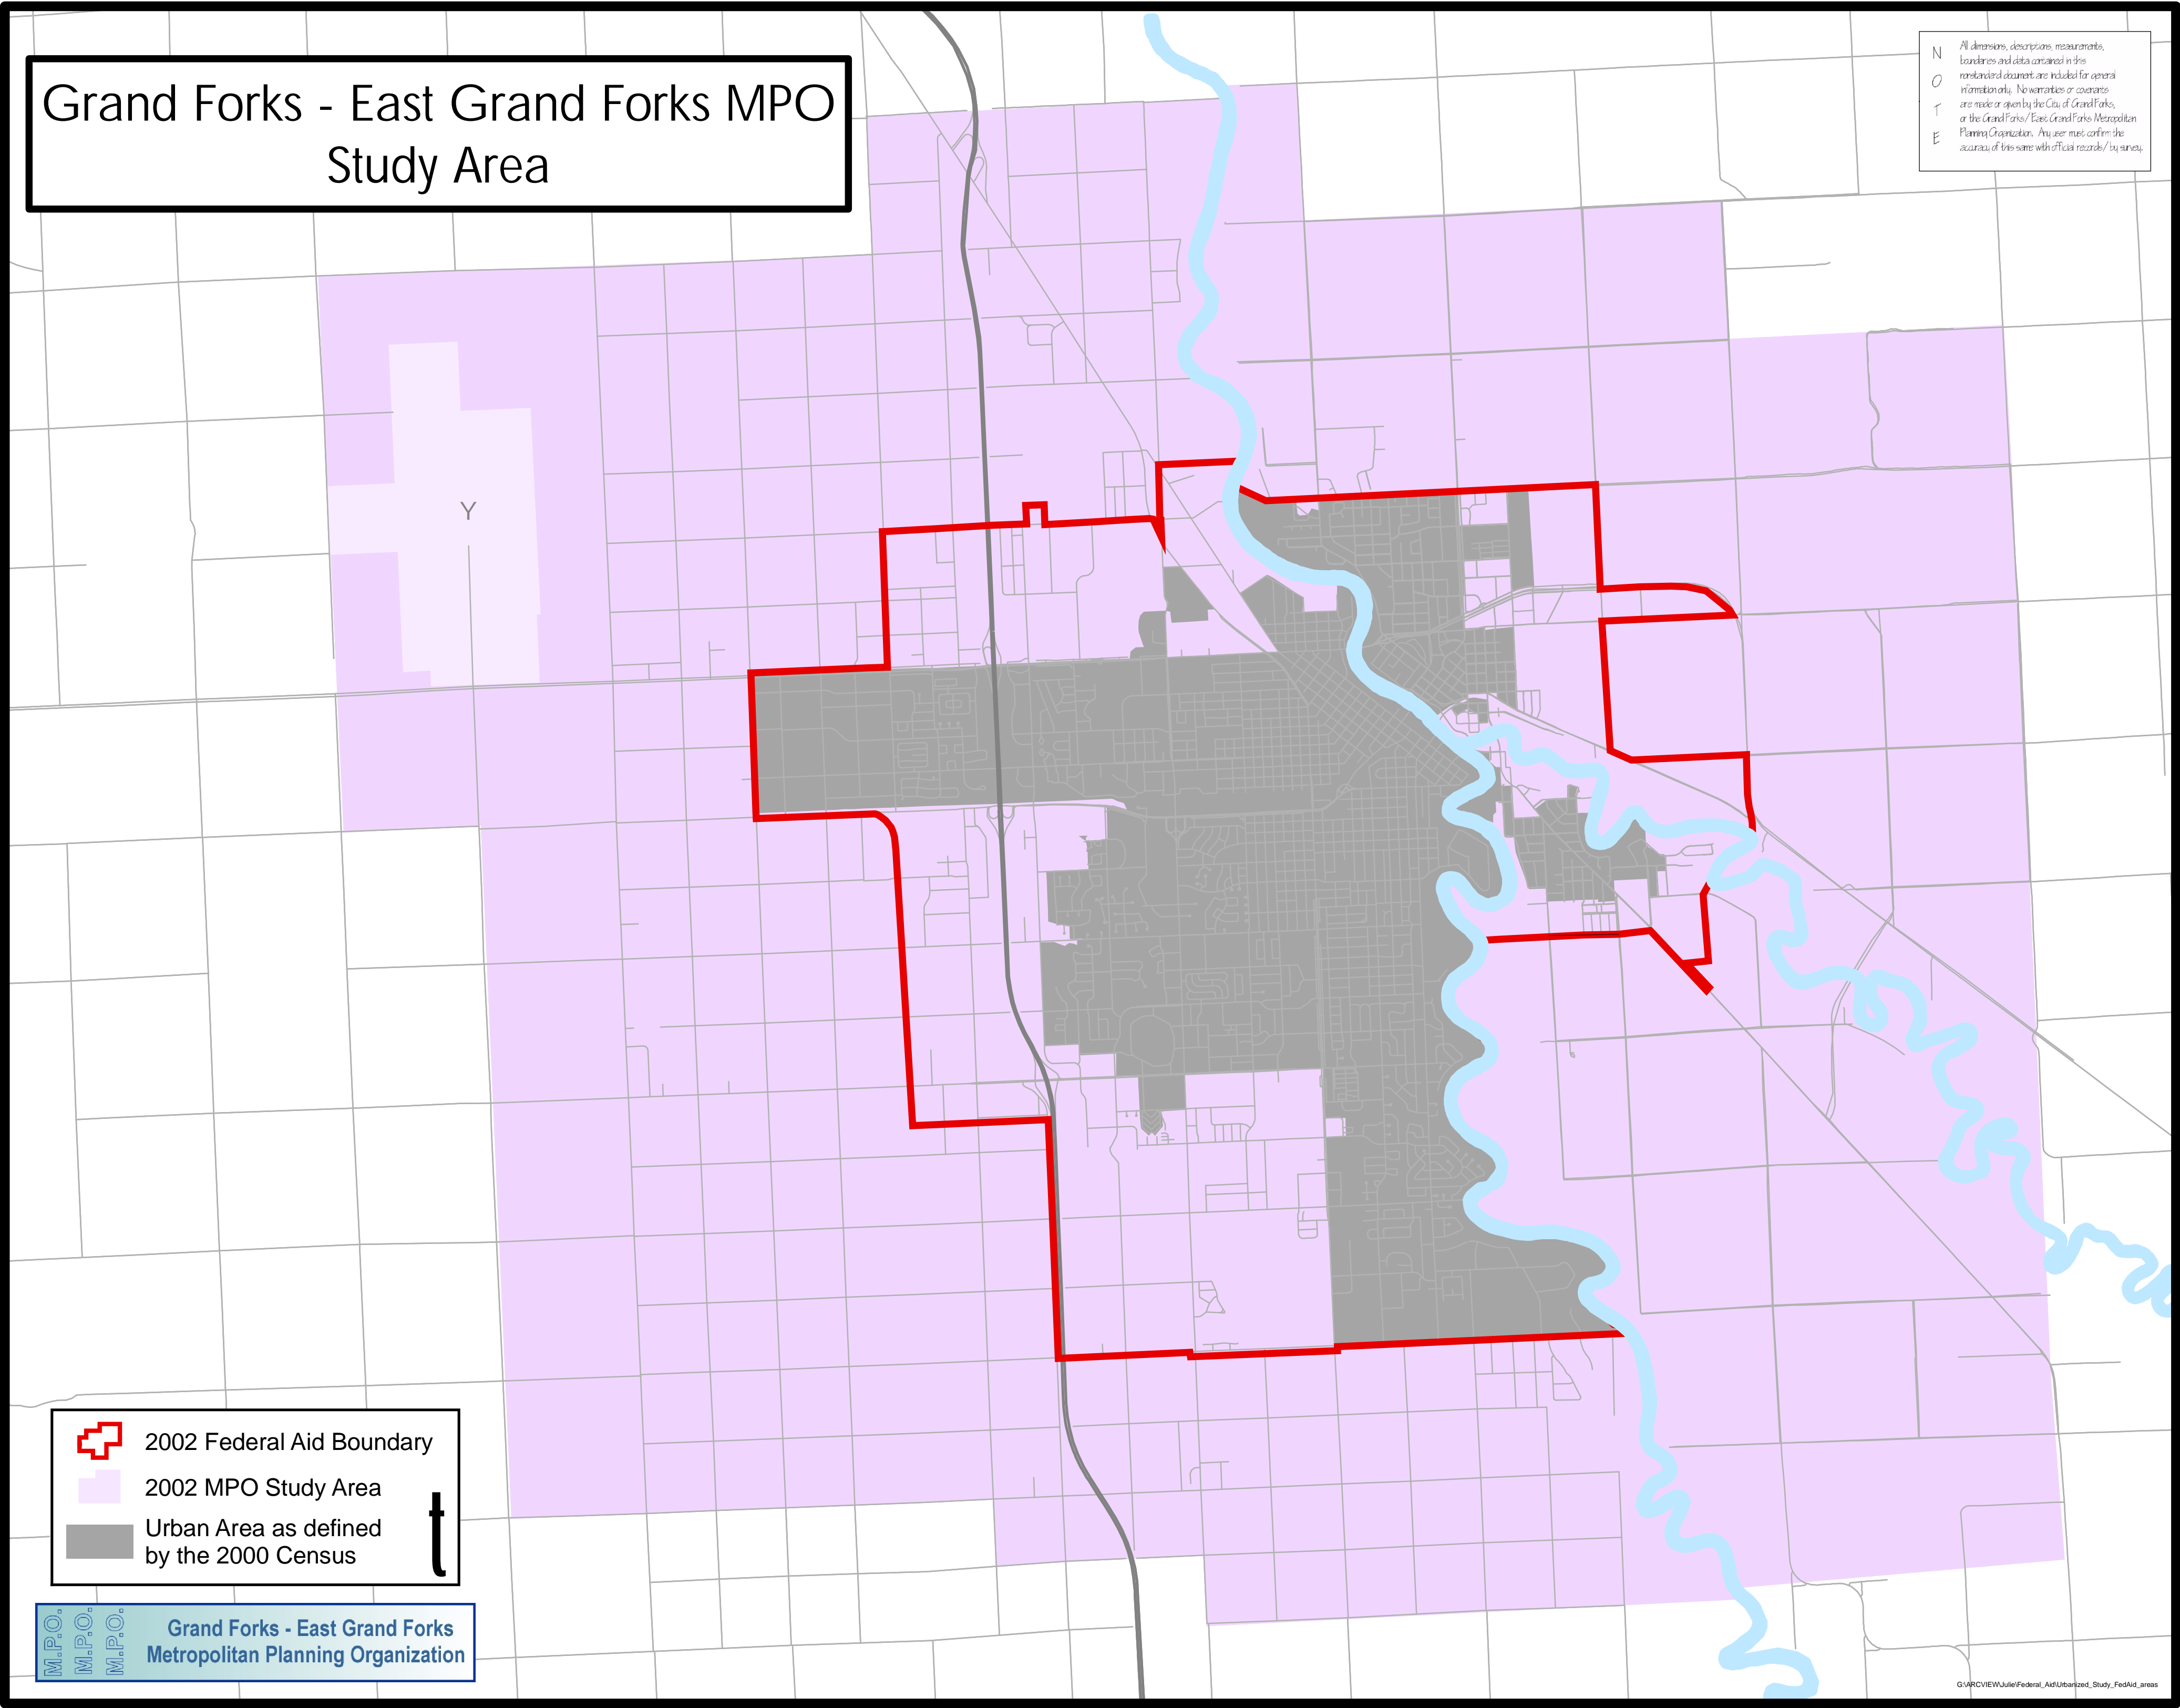

Grand Forks - East Grand Forks MPO Study Area

N
O
T
E
All dimensions, descriptions, measurements, boundaries and data contained in this nonstandard document are included for general information only. No warranties or covenants are made or given by the City of Grand Forks, or the Grand Forks / East Grand Forks Metropolitan Planning Organization. Any user must confirm the accuracy of this same with official records / by survey.

 2002 Federal Aid Boundary
 2002 MPO Study Area
 Urban Area as defined by the 2000 Census

   Grand Forks - East Grand Forks Metropolitan Planning Organization