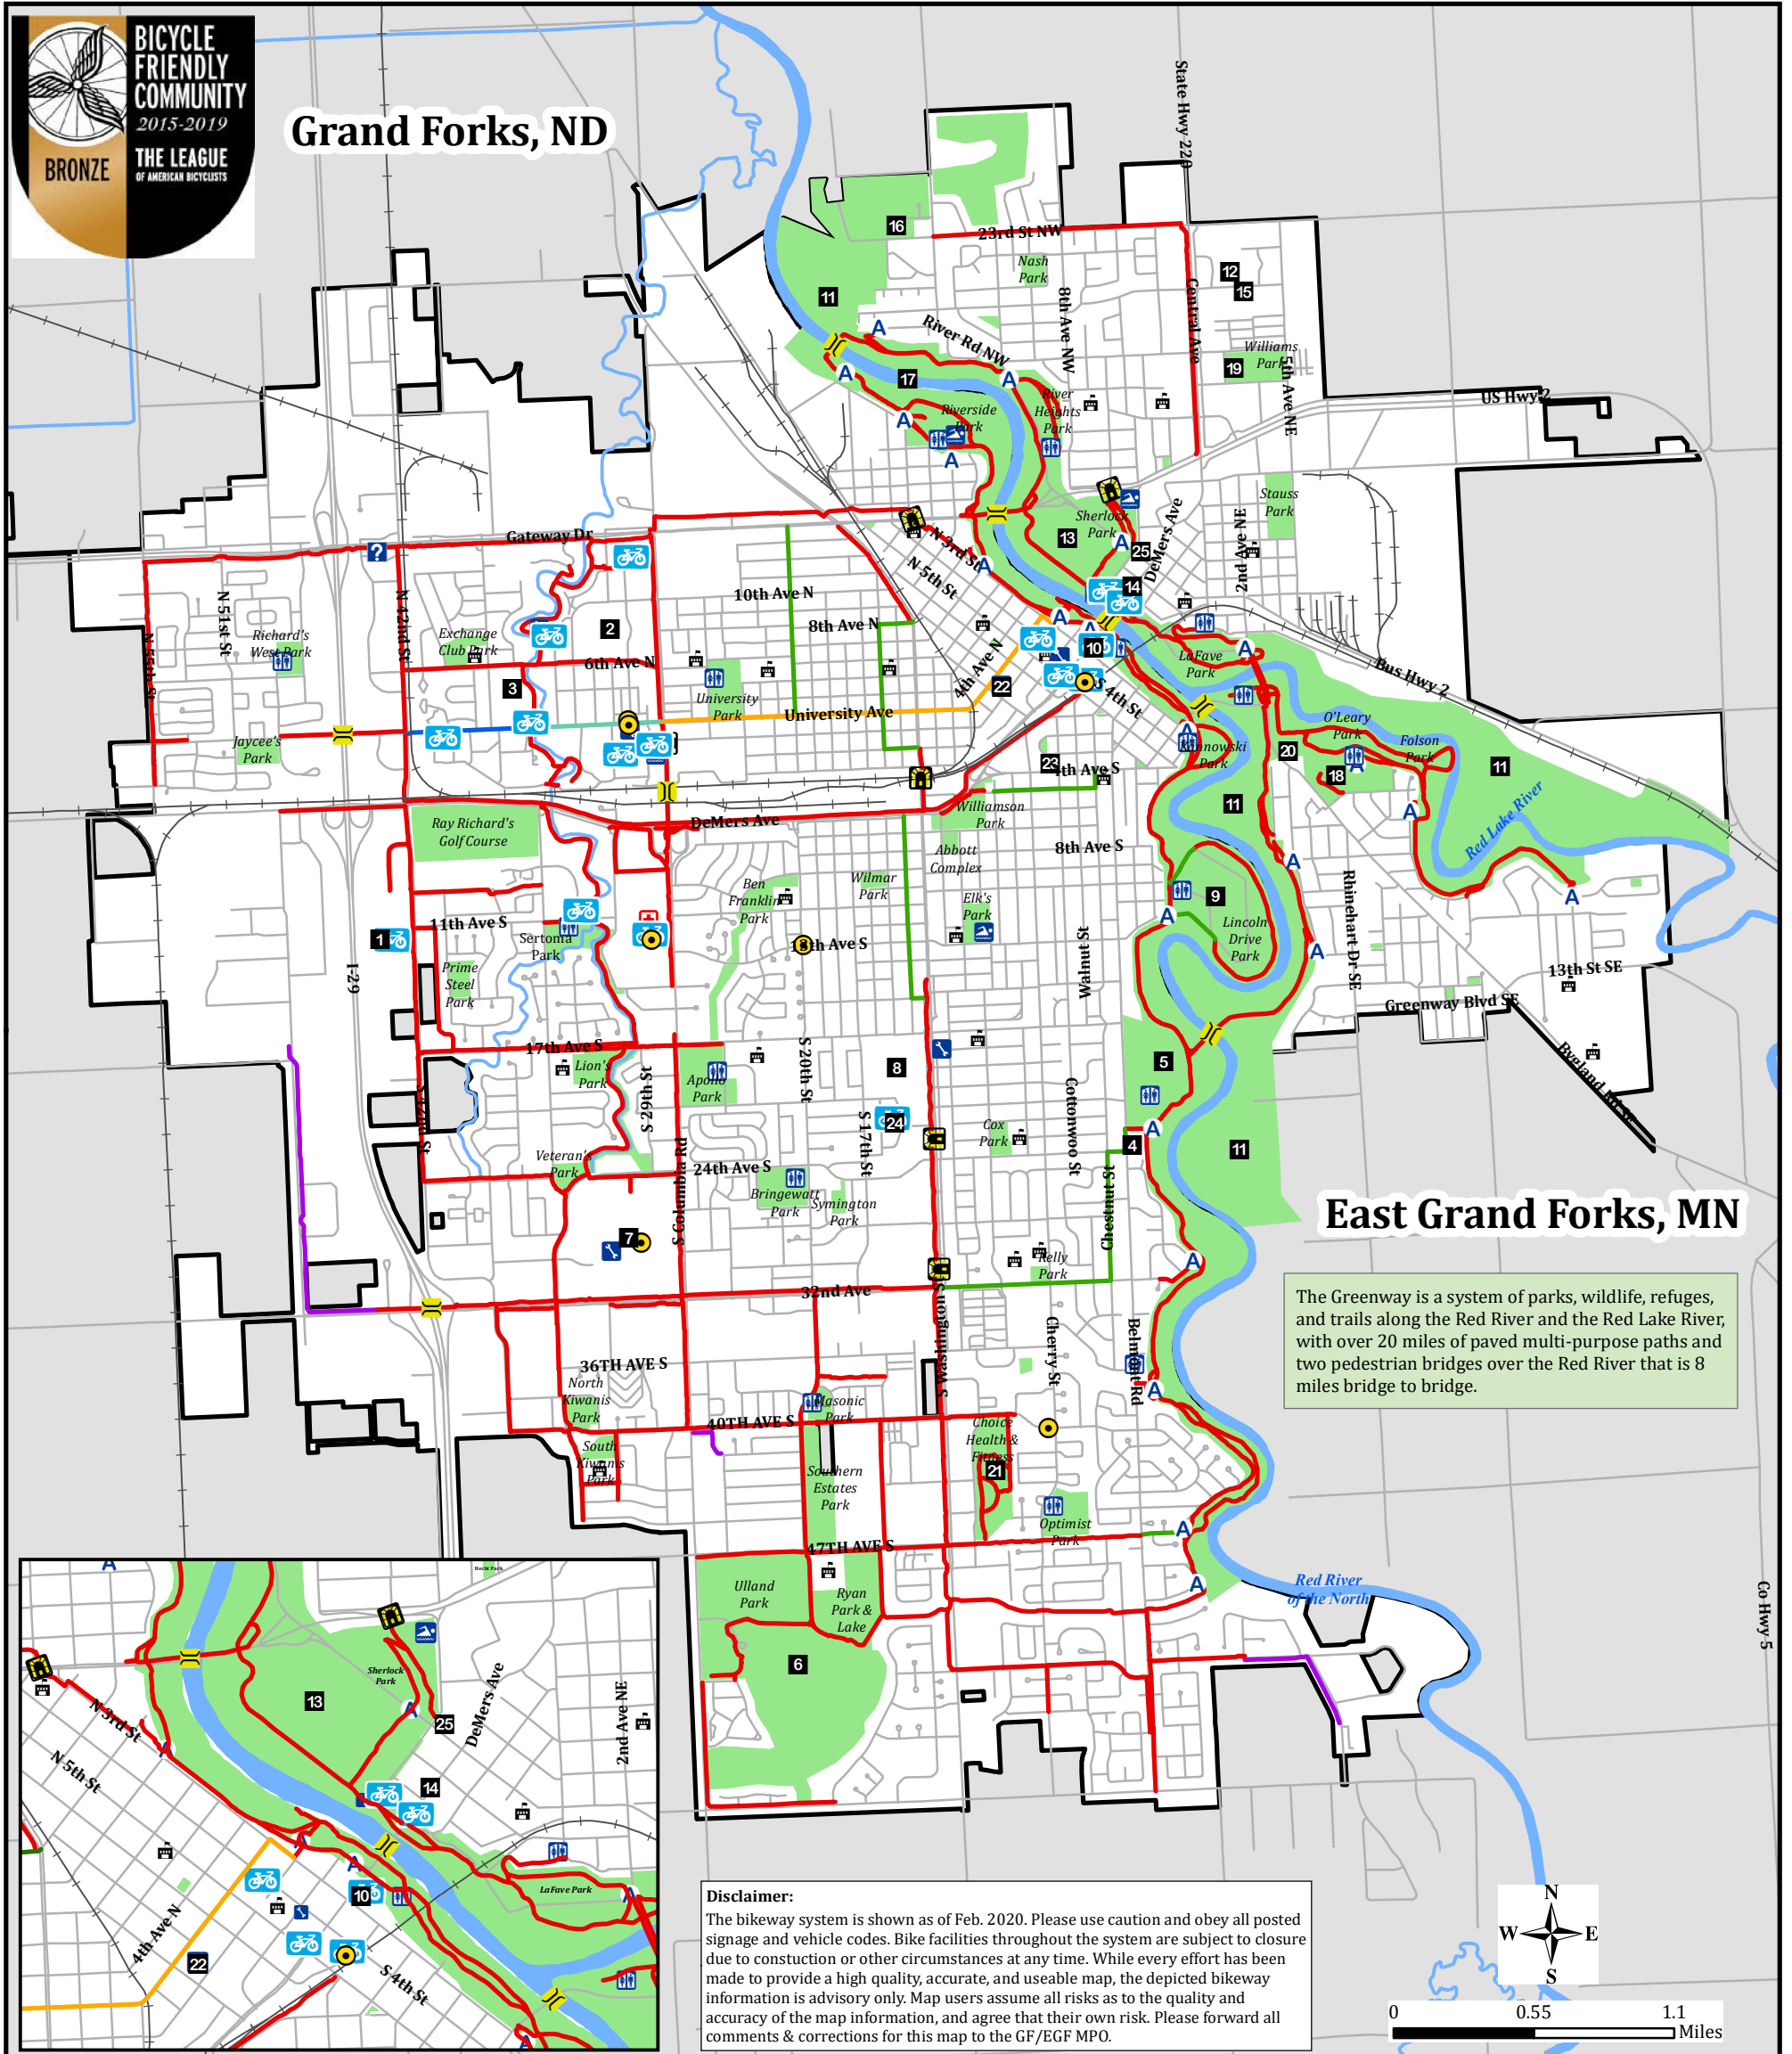

2020 Bikeway Map

Grand Forks, ND / East Grand Forks, MN

Grand Forks, ND

East Grand Forks, MN

The Greenway is a system of parks, wildlife, refuges, and trails along the Red River and the Red Lake River, with over 20 miles of paved multi-purpose paths and two pedestrian bridges over the Red River that is 8 miles bridge to bridge.

Disclaimer:
The bikeway system is shown as of Feb. 2020. Please use caution and obey all posted signage and vehicle codes. Bike facilities throughout the system are subject to closure due to construction or other circumstances at any time. While every effort has been made to provide a high quality, accurate, and useable map, the depicted bikeway information is advisory only. Map users assume all risks as to the quality and accuracy of the map information, and agree that their own risk. Please forward all comments & corrections for this map to the GF/EGF MPO.

Points of Interest

- | | | | | |
|-------------------------------------|-----------------------------------|---------------------------------------|---|---|
| 1 Alerus Center | 6 King's Walk Golf Course | 11 The Greenway | 16 Valley Golf Course | 21 Choice Health & Fitness |
| 2 Ralph Engelstad Arena | 7 Columbia Mall | 12 Northland Community College | 17 Riverside Dam | 22 Altru Family YMCA |
| 3 University of North Dakota | 8 Grand Cities Mall | 13 Red River State Campground | 18 VFW Arena | 23 Grand Forks Senior Center |
| 4 Myra Museum | 9 Lincoln Disc Golf Course | 14 Riverwalk Center/ Cabela's | 19 East Grand Forks Civic Center | 24 Grand Forks Public Library |
| 5 Lincoln Golf Course | 10 Grand Forks Townsquare | 15 Heritage & Railroad Museum | 20 Zavalal Disc Golf Course | 25 East Grand Forks Campbell Library |